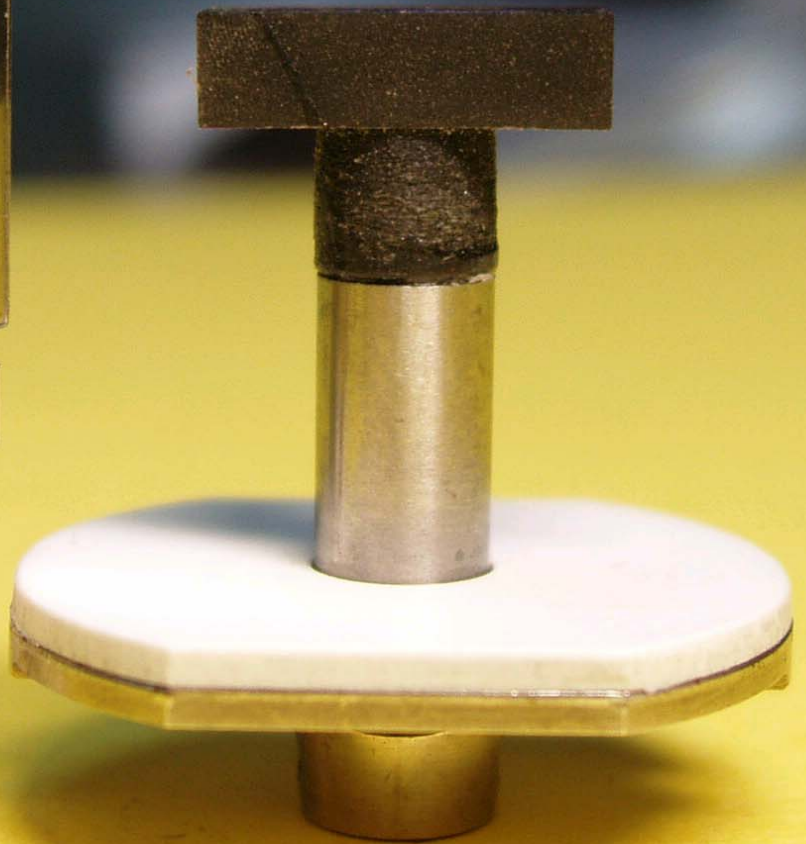

KME CM95 nozzle for
80 leads connectors

KME CM95 nozzle for
80 leads connectors

KME CM95 nozzle for 80 leads connector